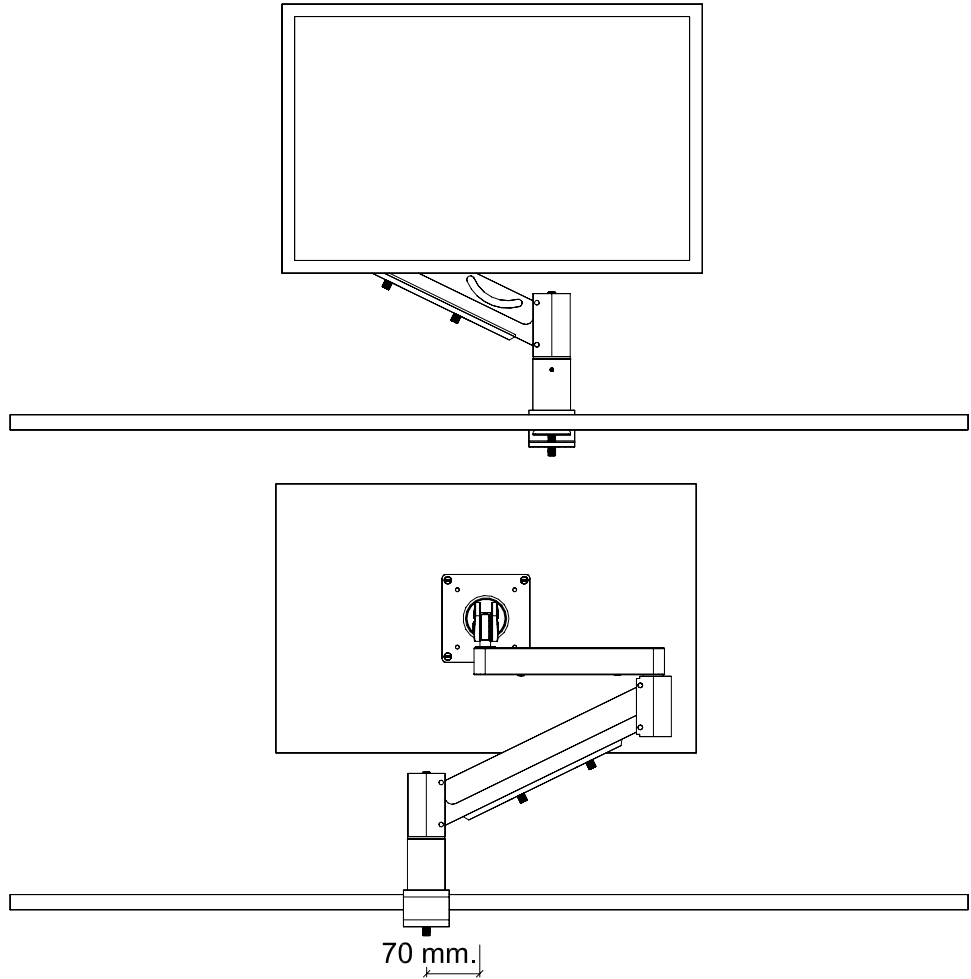

Item No. :

610102-1 (Black)

610102-8 (Silver)

610102-0 (White)

Item No. :

M4 x 12 mm  = 4

1

2