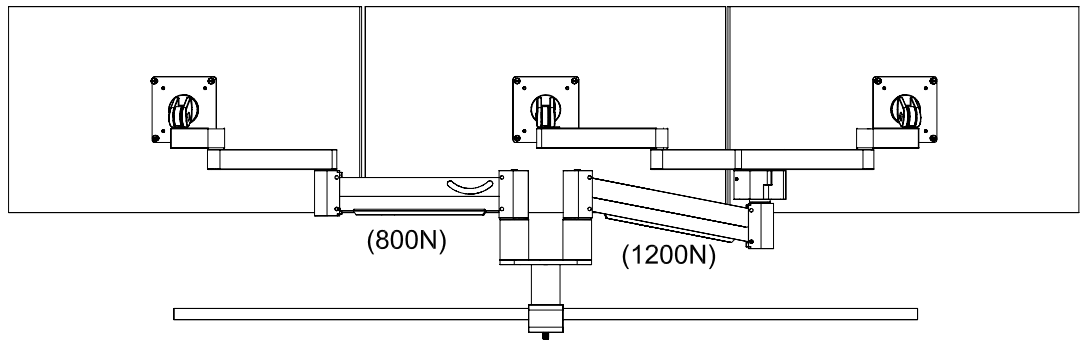

Item No. :

620734-1 (Black)

620734-8 (Silver)

620734-0 (White)

Item No. :

960001

= 3

970100

= 6

396

= 1

M4x12 mm

= 6

= 6

= 12

950006 (800N)